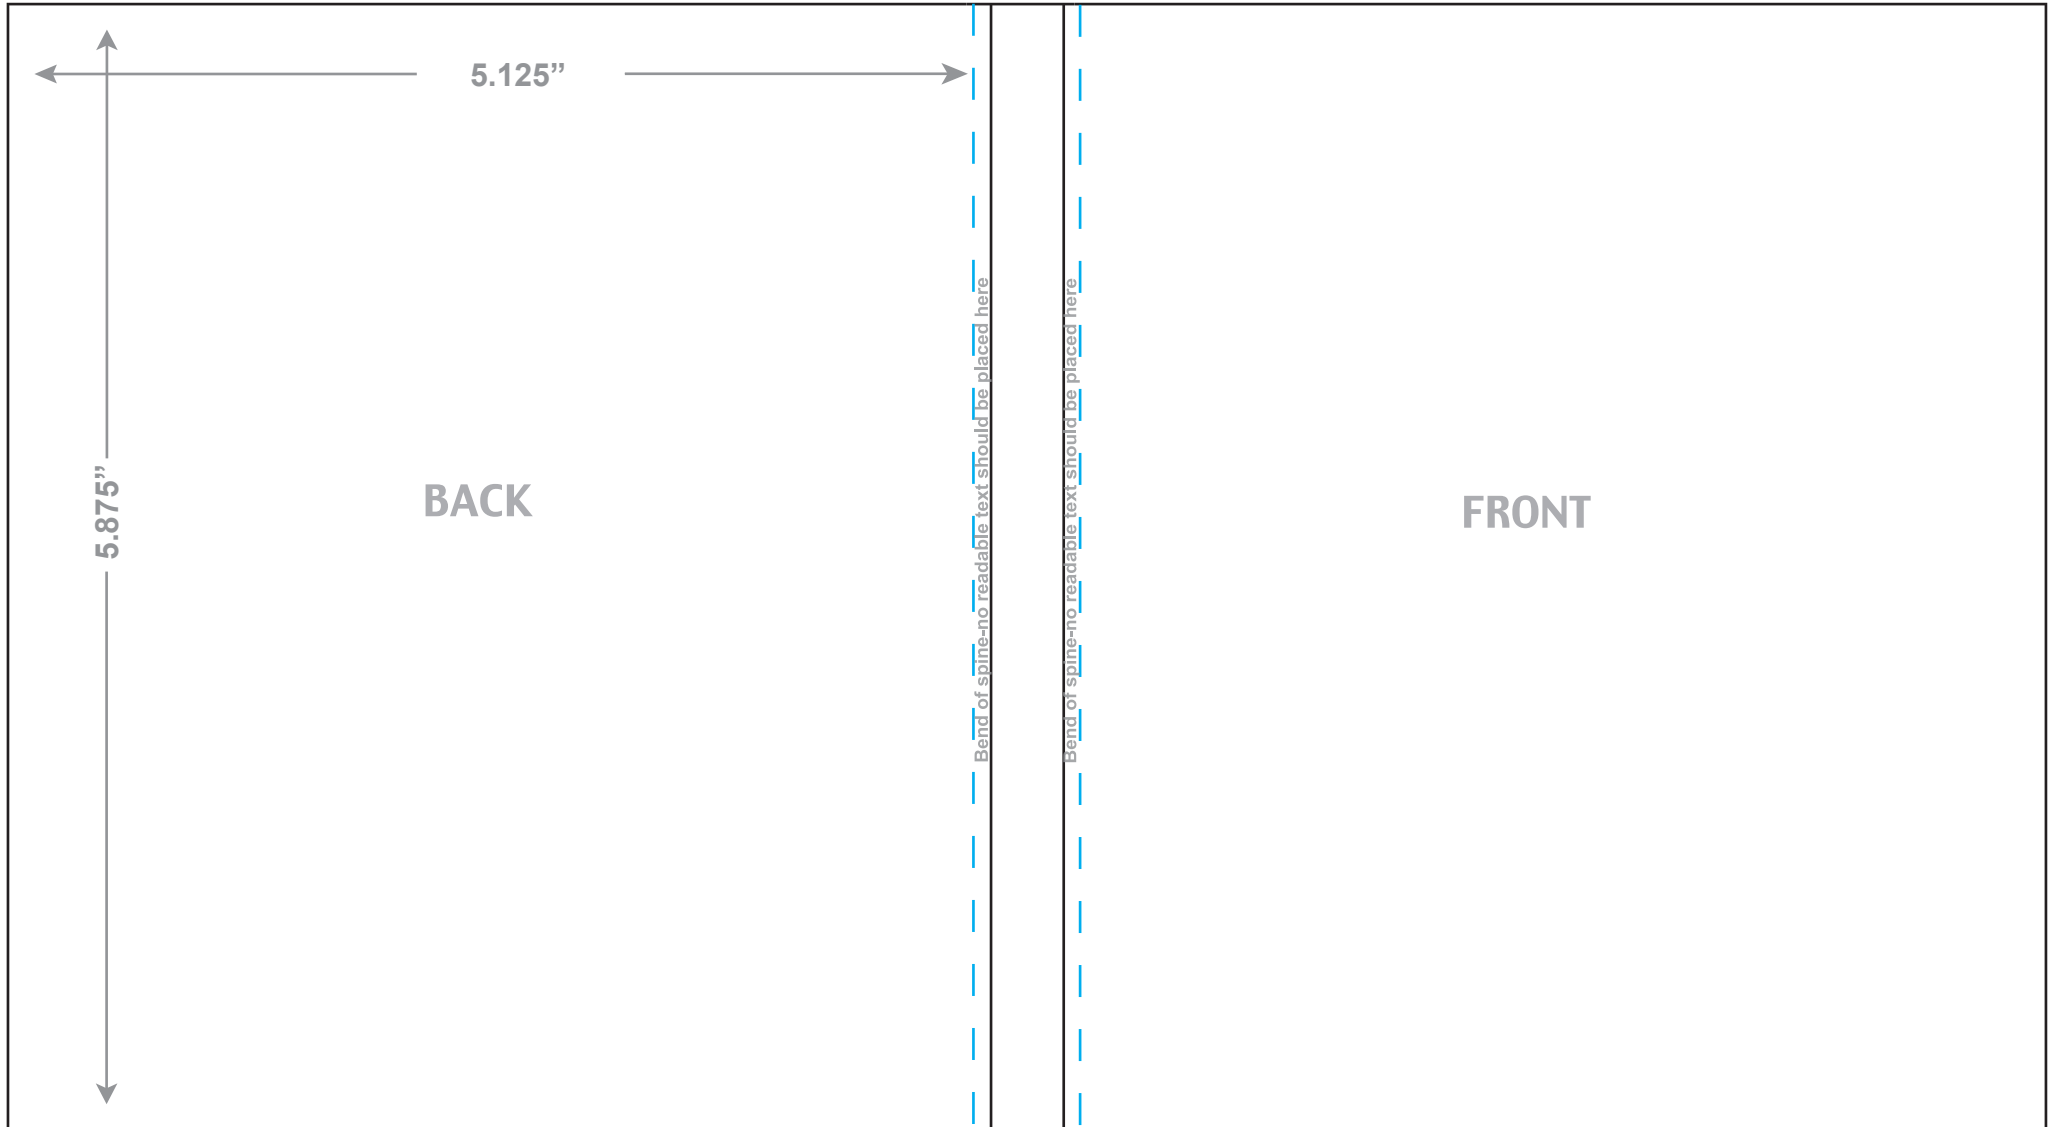

# Blu-Ray Case Wrap

Images must be 300 dpi & CMYK  
Bleed must extend to blue dotted line  
and fill the front/back cut space

Spine Width= .375"

5.125"

5.875"

BACK

Bend of spine-no readable text should be placed here

Bend of spine-no readable text should be placed here

FRONT

10.625"